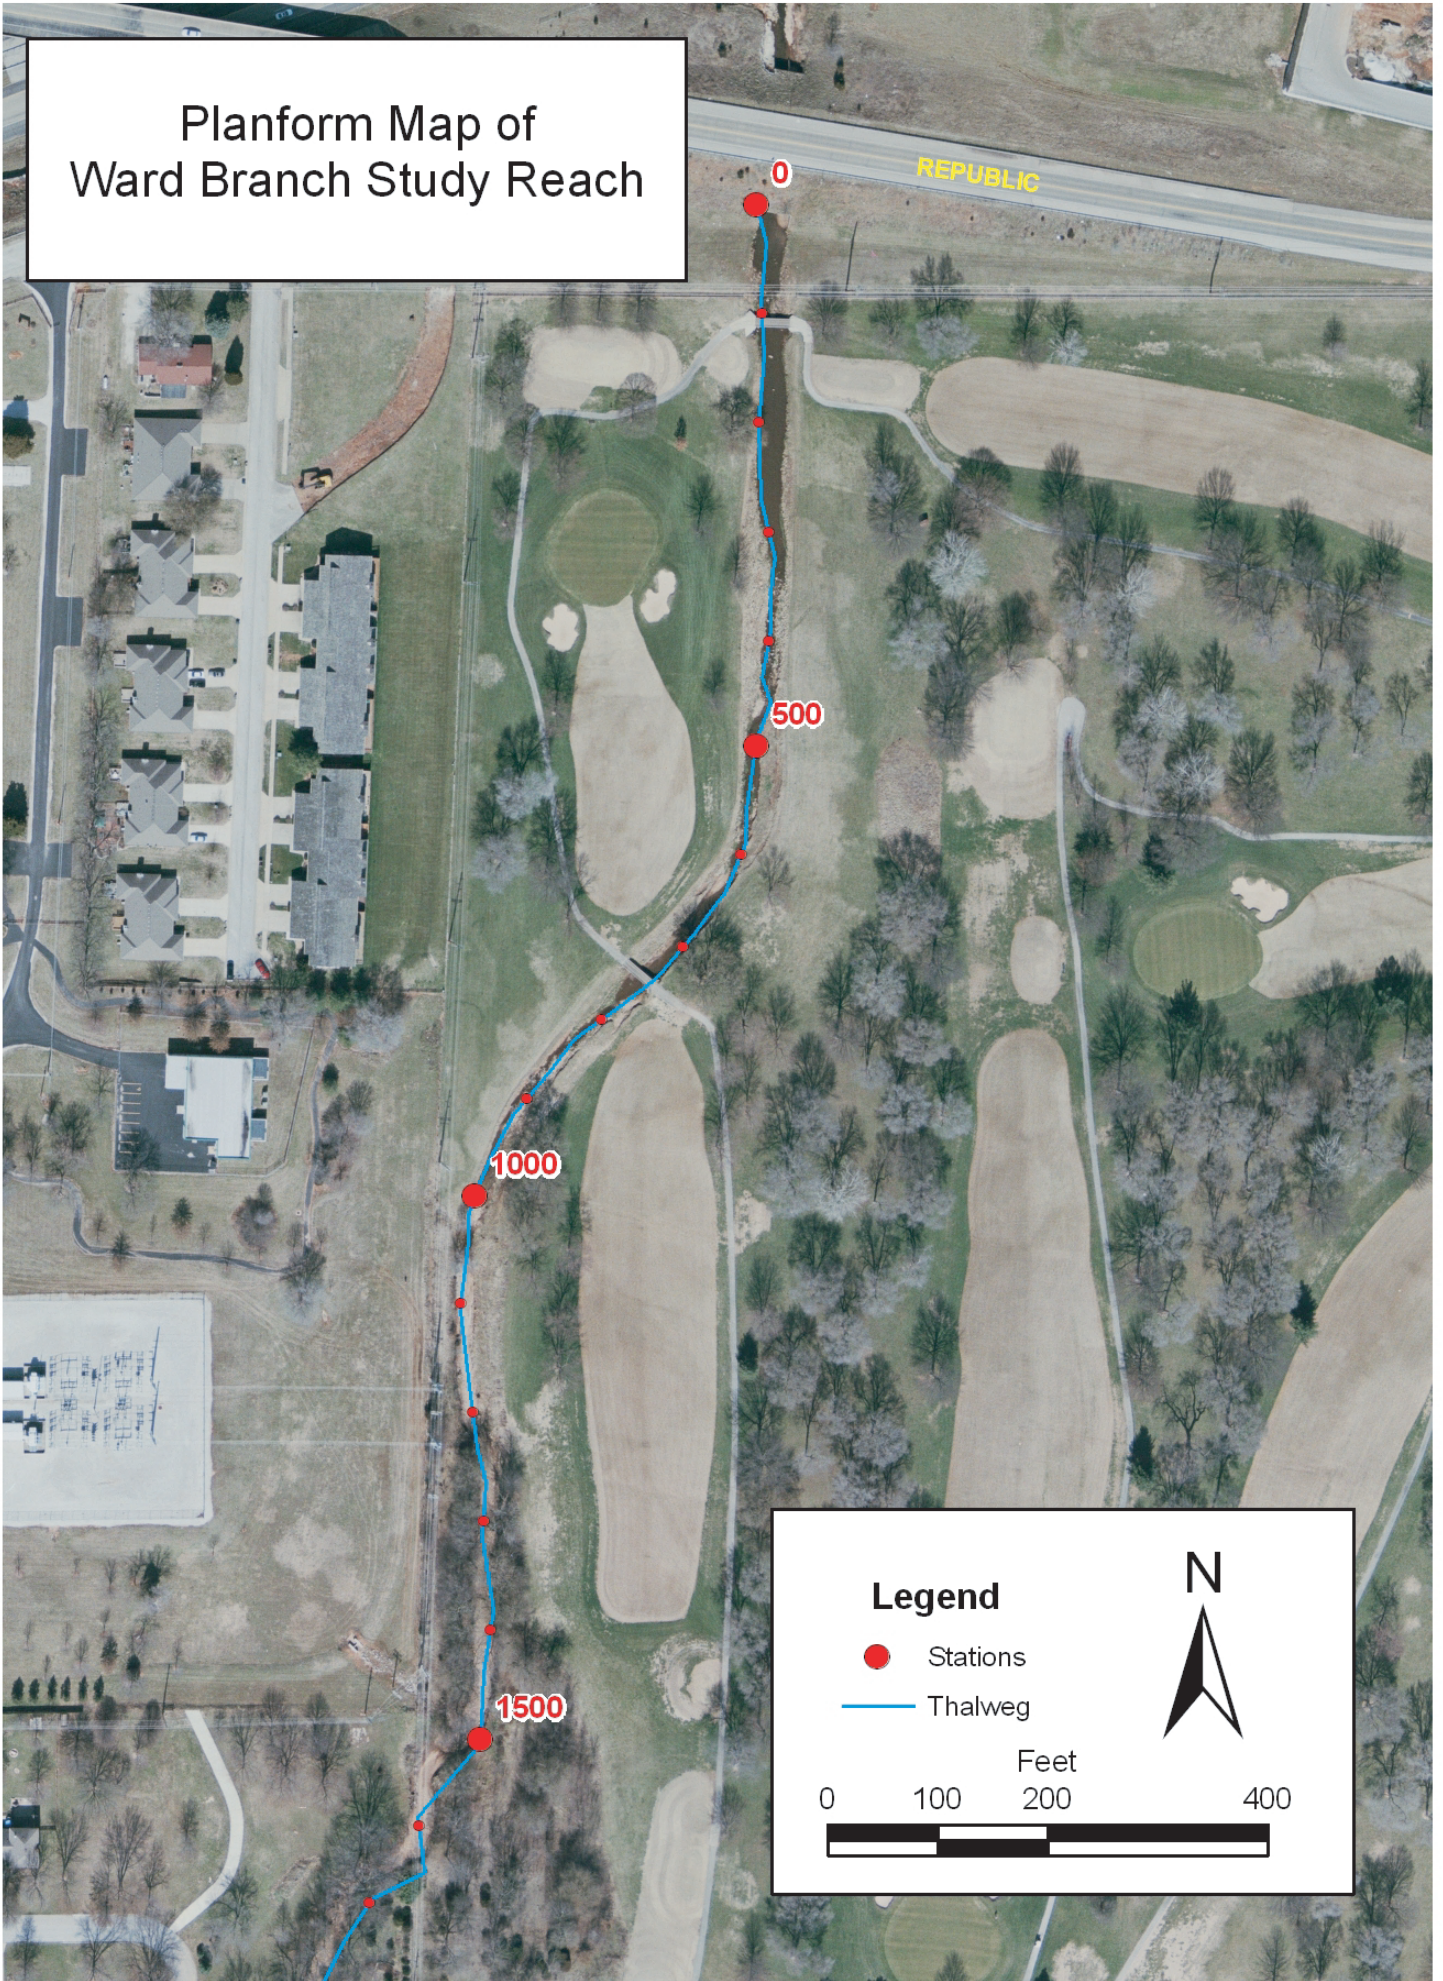

Planform Map of Ward Branch Study Reach

Legend

● Stations

— Thalweg

Feet

0 100 200 400